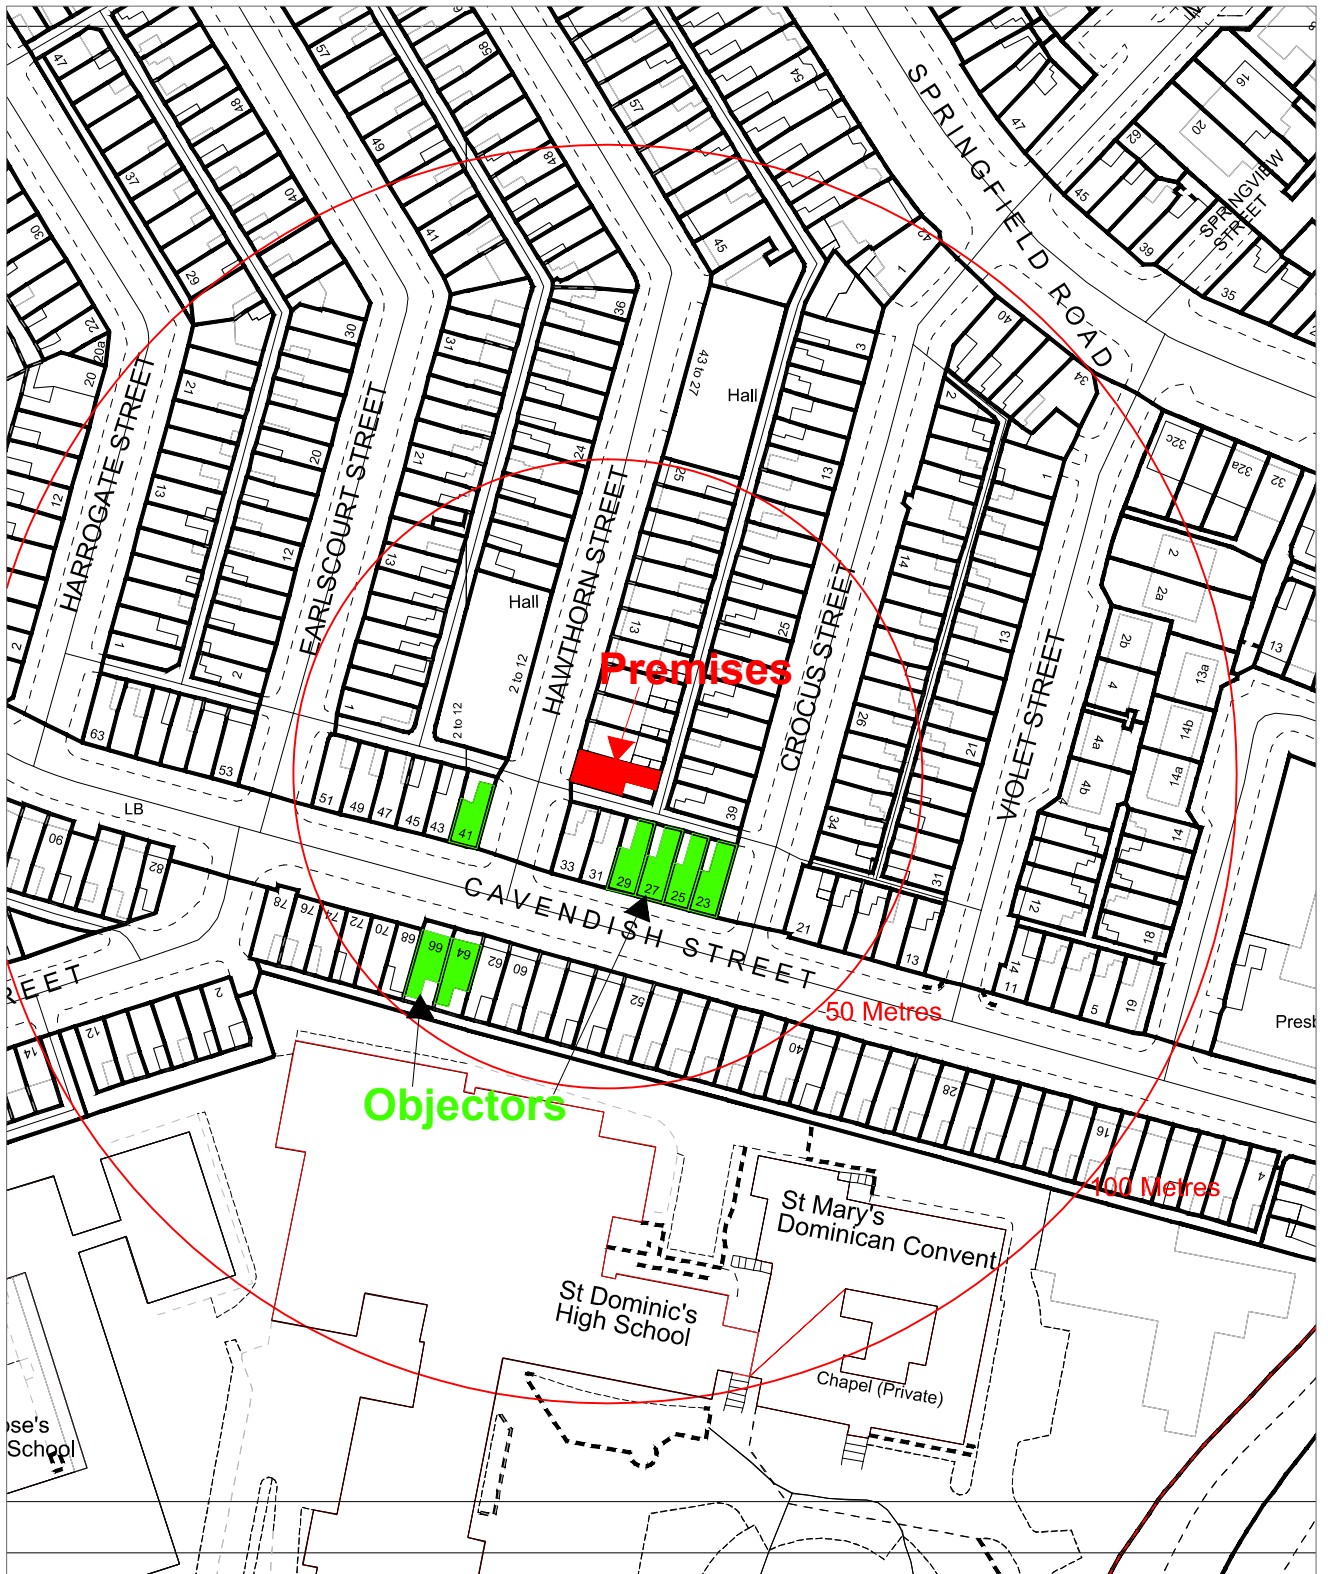

Building Control Service

Appendix 2

DRAWN BY MT
DATE 22/11/2016

The Hawthorn Bar
1-3 Hawthorn Road

SCALE 1:1250